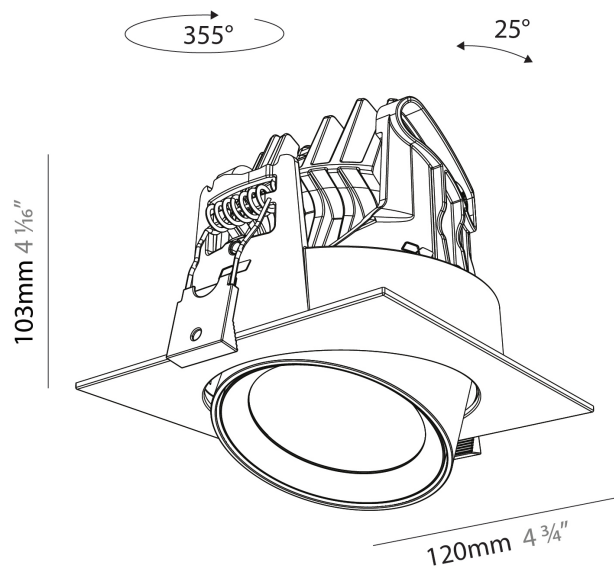

PHYSICAL

Shape: Cylinder
Diameter (mm): 120
Diameter (in): 4 3/4
Length (mm): 120
Length (in): 4 3/4
Height (mm): 105
Height (in): 4 1/8
Min. Recessing Depth (mm): 120
Min. Recessing Depth (in): 4 3/4
Light Distribution: Adjustable / Direct
Weight (kg): 0.665
Diffuser: Lens Pack - No Lens / Opal / Linear Spread Lens / Honeycomb / Spread Lens
Fixture Finish: SSR / BKV / CWI / CRY / HAB / UFT / ITA / RUA / FTG / MYG / LOD / PUS / FRO / FUP / KIA / POP / BLS / SPG / MEY / GOH / GUM / CHC / COM / ABZ / JAG / OBR / MOS / ROR
Fixture Material: Aluminum
Cut-out Measurements: Dia. 112mm / 4 7/16"

ELECTRICAL

Lamp Type: LED (Zhaga Standard)
Input Wattage (W): 20.5
Total Output Wattage (W): 18.1
Dimming: Tri-Mode (Non-Dimming and Phase Dimming (120Vac only) and 0-10V Dimming)
Driver Included: Yes
Driver Location: Recessed Housing
Driver Type: Constant Current - Universal
Driver Class: Class 2
Input Voltage (V): 120 - 277
Constant Current (MA): 500

LED

Color Temperature (°K): 2700 / 3000 / 3500 / 4000
Max. Delivered Lumen (lm): 1432 / 1542 / 1432 / 1636
Nominal Lumen (lm): 1668 / 1797 / 1668 / 1907
CRI: >90 CRI
Lamp Life (hrs): 50000

OPTICAL

Reflector°: 10
Adjustability: Rotational 350° / Tilt 25°

RATINGS AND CERTIFICATIONS

Certified By: CSA Certified to UL and CSA Standards
IP rating: IP20